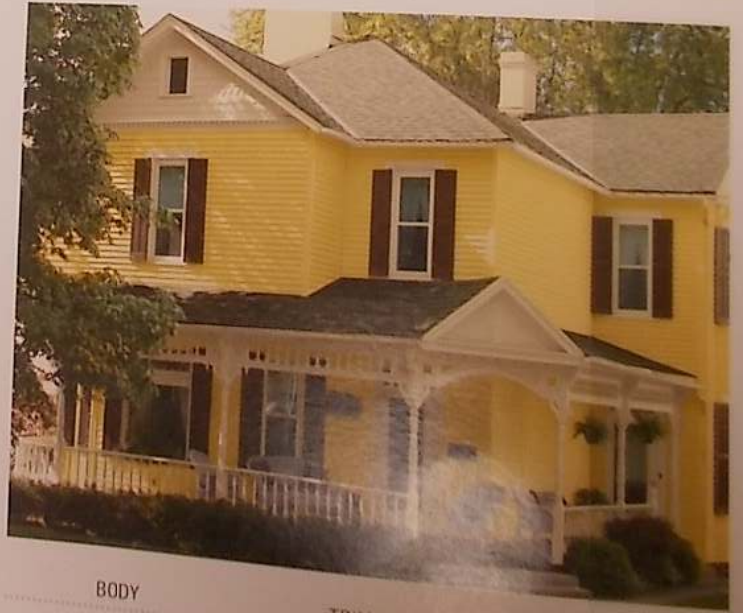

BODY	TRIM	ACCENT
Humble Gold SW 6380	Wool Skein SW 6148	Griffin SW 7026
Jubilee SW 6248	Extra White SW 7006	Salute SW 7582
Green Earth SW 7748	Nacre SW 6154	Fiery Brown SW 6055

Scheme number 1 is featured on the cover.